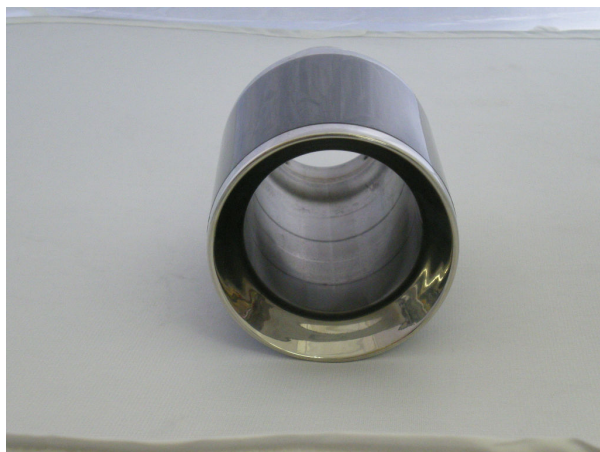

MUFFLER TAIL

102Φ×L190mm ¥17,000