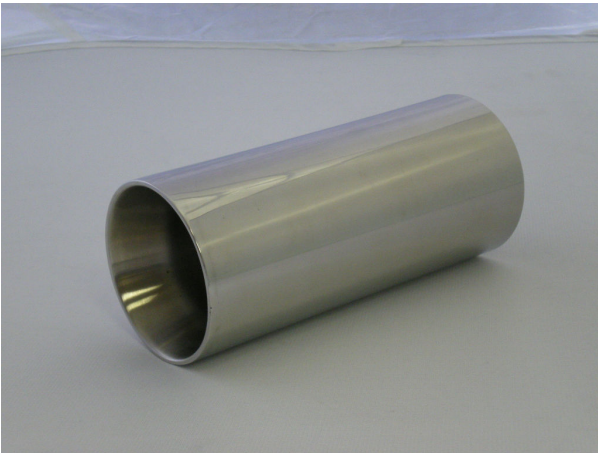

MUFFLER TAIL

78Φ×L調整可能 ¥10,000