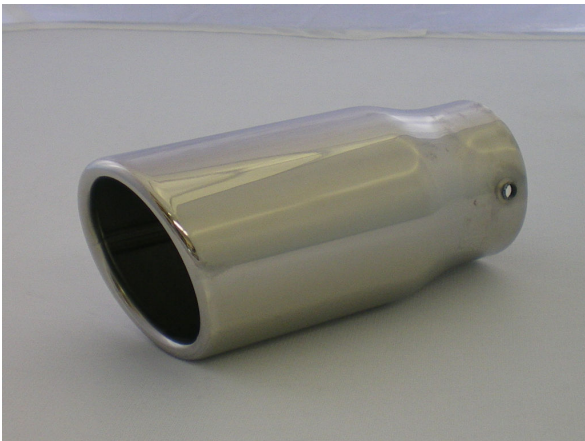

## MUFFLER TAIL

102Φ×L190mm ¥9,000

76Φ×L160mm ¥9,000

102Φ×L190mm ¥12,000

102Φ×L190mm ¥12,000